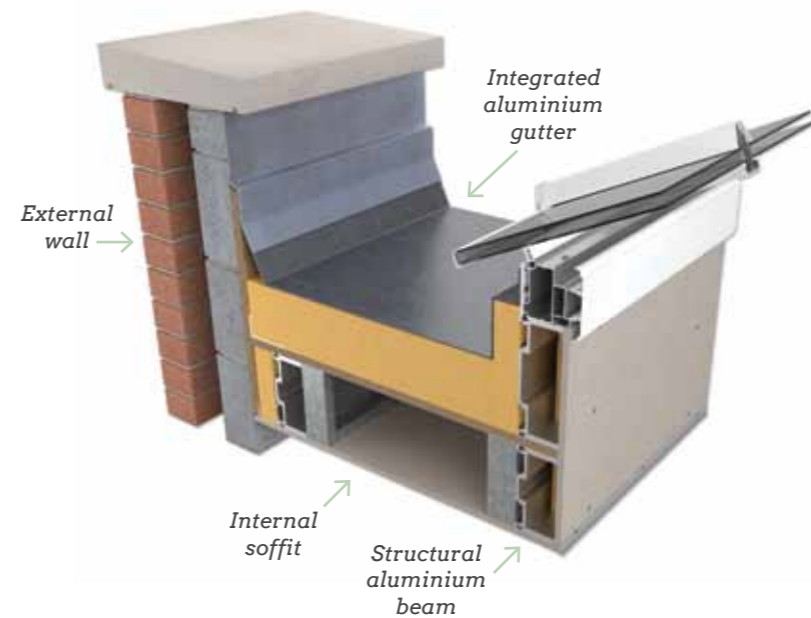

Brick built parapet walls and a lantern roof give that high quality orangery effect.

Integra

Structural detail

Exterior features:

- Traditional brick or stone built design
- Beautiful glazed lantern roof with ball finials
- Roof rafters and gutter are concealed by the parapet wall
- Choice of French or bi-fold doors