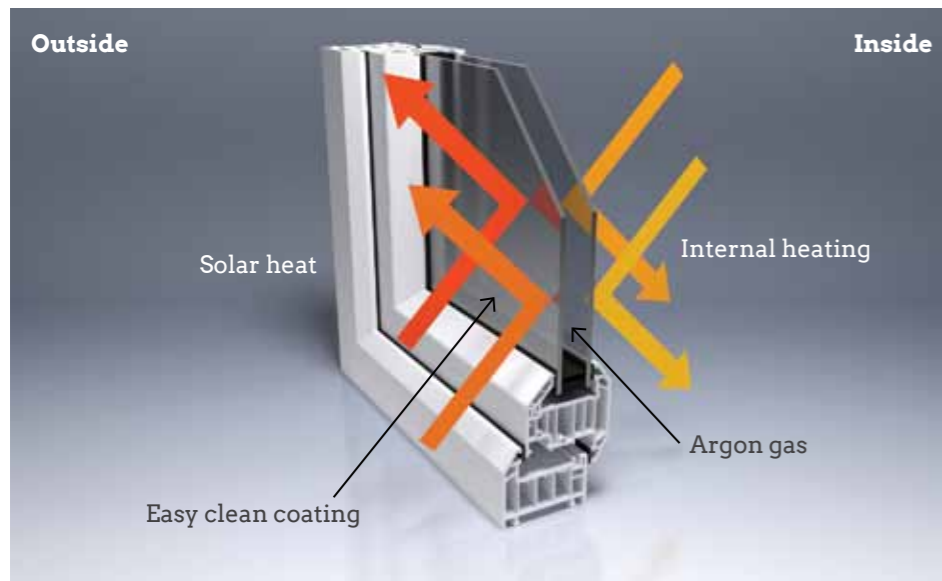

Celsius performance glass

Our unique range of Celsius high performance glass is specially designed for roof glazing or window applications and offers increased solar protection and heat insulation, along with low maintenance.

By choosing Celsius double glazed units, you can be certain that you will be able to use your new extension in total comfort, all year round.

Choosing high performance glass ensures you can enjoy your orangery all year round.

	Standard Glass	CELSIUS One™ PERFORMANCE GLASS	CELSIUS Elite™ PERFORMANCE GLASS	CELSIUS Clear™ PERFORMANCE GLASS
U-value	2.8	1.0	0.9	1.0
Solar factor	75%	22%	22%	42%
Visible light transmission	80%	38%	34%	61%
Heat reflection	25%	78%	78%	58%
UV protection	25%	94%	94%	73%
Toughened to BS EN 12150-1	✓	✓	✓	✓
Manufactured to BS EN 1279-2	✓	✓	✓	✓
10 year warranty against seal failure	✓	✓	✓	✓
Easy coat cleaning	x	✓	✓	✓
Cavity fill	Air	Argon	Argon	Argon
Tinted	x	Blue tint	Blue tint	Neutral tint

Solar Factor

The percentage of total energy (heat) from the sun which is able to pass through the glass.

Visible Light Transmission

The percentage of visible light which is directly transmitted through the glass.

UV Protection

The percentage of damaging UV rays from the sun which is unable to pass through the glass.

The at-a-glance comparison figures shown are for guidance purposes only. Slight variations may occur due to glass specification, time of year, manufacturing tolerance, point of manufacture and type of instrumentation used.

HOME
GARDEN
INSIDE
OUTSIDE
DESIGNER
LIVING
SPACIOUS
ORANGERY