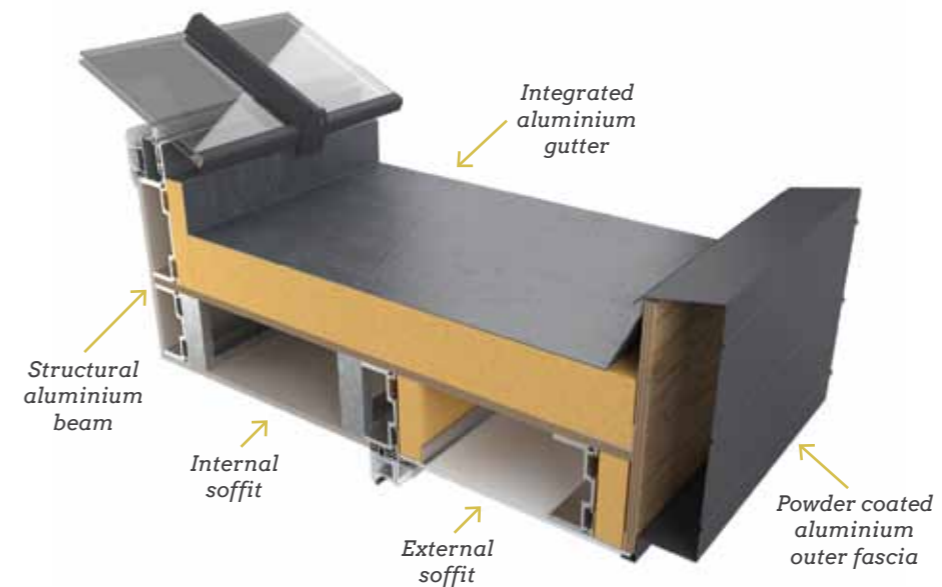

Modena
shown in Grey with bi-fold doors
and Celsius Clear roof glass

Modena

Structural detail