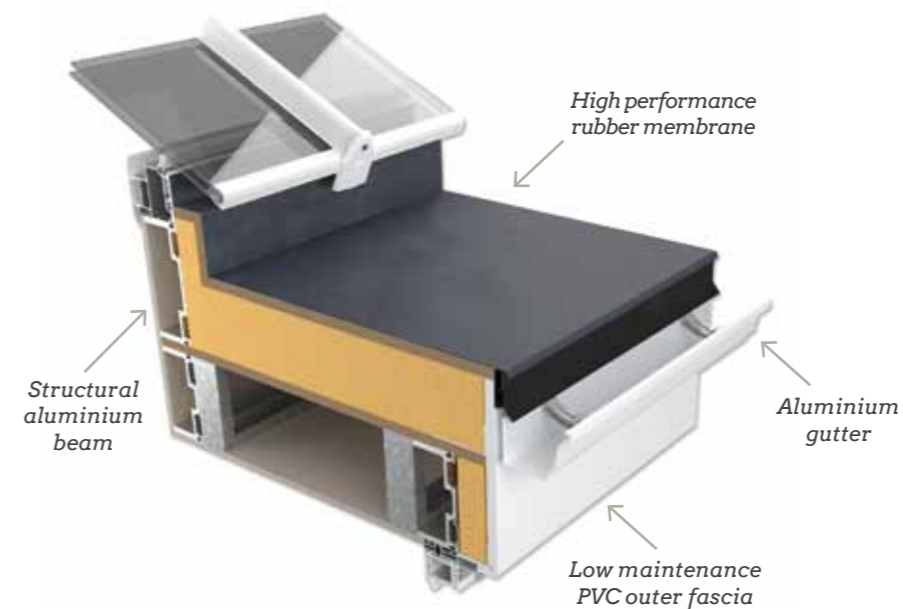

Exterior features

- Elegant flat-roofed orangery design
- Eye-catching glazed lantern roof
- Full height picture windows allow plenty of natural daylight in
- Easy access to adjacent garden spaces

Select Rio for your new extension and you will be making a statement of elegance with a discreet and uncluttered design, which reflects traditional orangery buildings.

Rio's flat roofed styling has a strikingly different appearance from alternative orangery designs, with the distinctive lantern visibly 'sat' on top for maximum visual impact.

A beautiful new stylish room for entertaining and relaxing in all year round.

Reflecting classic orangery design with its waterproofed flat roof and profiled aluminium gutter, Rio truly delivers with features designed for modern living.

For the perfect finishing touch, elegant French doors or a set of modern bi-fold doors will lead out into the garden from your beautiful Rio orangery.

Rio has a deep and efficient rubber membrane lined flat roof. This highly robust construction is very easy to maintain, making it easy to clear any autumn leaves.